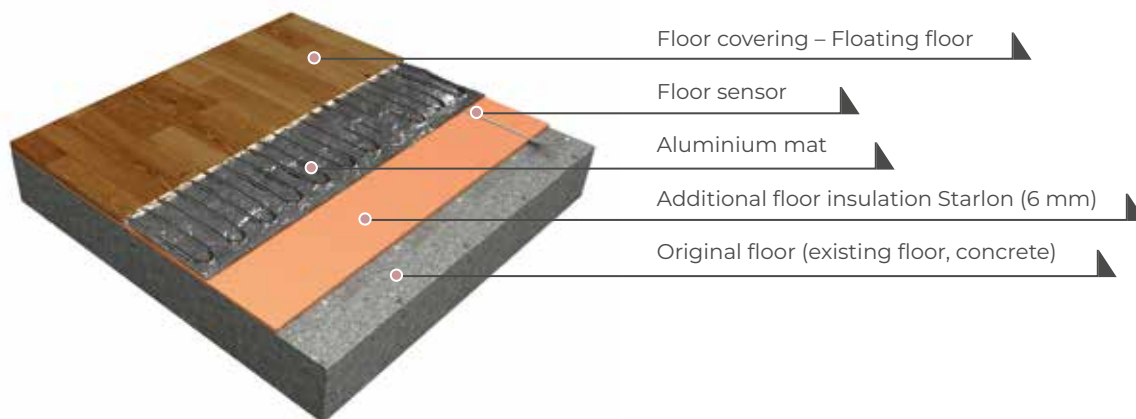

MAXIMUM RELIABILITY AND DURABILITY

The aluminium mat runs at low temperature and have a long lifespan. No maintenance is required.

VERSATILE AND EASY TO INSTALL

The system is especially designed for renovations with floating laminate flooring in wet areas (bathrooms). The aluminium structure provides grounding on the whole mat surface. With a minimum thickness (<2 mm), it can be installed on top of an existing floor. Its dry installation (without mortar or glue) makes it ideal for small renovations where you do not want to pick the existing floor. Independent installation per room allows partial renovations.

-  **SAFE**

INSTALLATION BELOW FLOATING FLOOR: Renovation / Installation over existing floor

The aluminium mat underfloor heating system is installed in a minimum thickness (< 1 cm) under floating floor. On a concrete screed or an existing floor, the aluminium mat is placed on top of a thermal insulation. With low thermal inertia, the system reaches quickly the set-up temperature and is ideal for rooms where heating operates for specific time intervals (Mediterranean climate) or second residences.